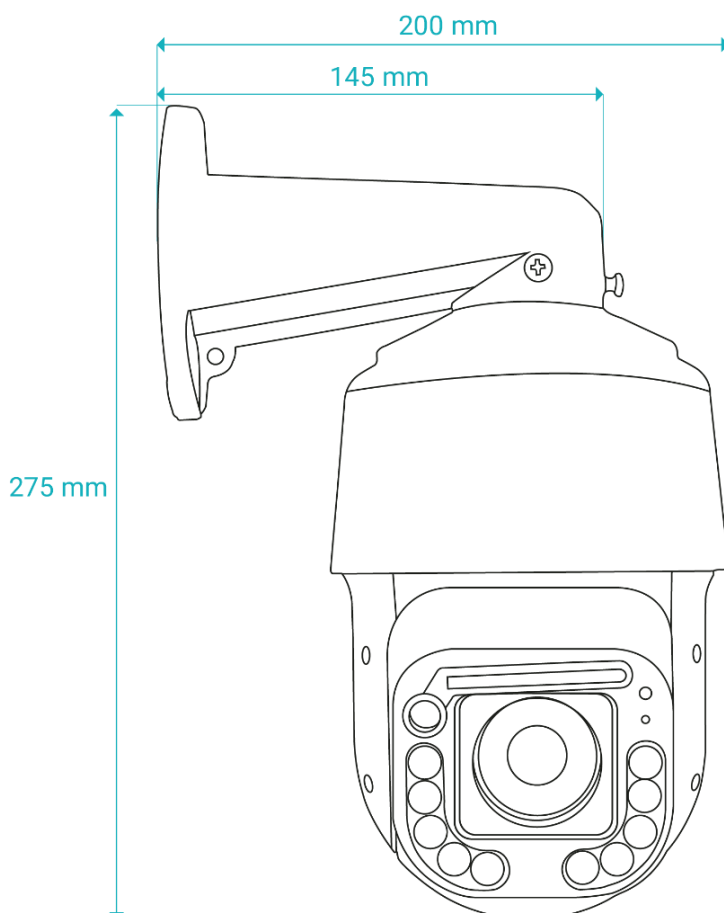

## **GRIFFIN GF-IP8450SH-36X200 Network Camera**

**Fully-featured Speed Dome, all-around 5MP surveillance**

- resolution: 5 megapixel - StarLight
- Image Sensor: 1/2.8" Progressive Scan SONY IMX335
- CPU: SigmaStar SSC338Q
- Frame Rate: 30fps@5MP (2592\*1944), 30fps@4MP, 30fps@2MP - Dual Streams
- Video Compression: H.264 / H.265
- Lens: 4.3 ~ 154.8mm Motorized Fast Auto Focus Lens ( 36X Motorize Zoom ) – 10X Digital Zoom
- Picture Function: 120db WDR , 2D/3D-DNR , ROI
- Memory Slot: Micro SD (256Gb Max)
- Pan Range: 0°~360° Endless - Tilt Range: -15°~90° - Pan Speed: 0°~100°/S - Tilt Speed: 0°~80°/S
- Number of Preset: 256 - Patrol: 8 - Pattern: 4 - Park Action: Yes
- Audio: Internal Mic, Internal Speaker - Alarm: Optional
- IR Distance: 160~200M Smart IR (8pcs), 40~50M White light (2pcs)
- Compatibility: Onvif Ver2.6, Profile S
- Power Supply: DC12V / PoE LAN
- IP Rating: IP67, IK10, 6KV Surge Protection - Wiper: Yes
- Intelligent Function: Motion Detection, Video Tampering, Face Detection, Human Shape Detection, Car And Non car