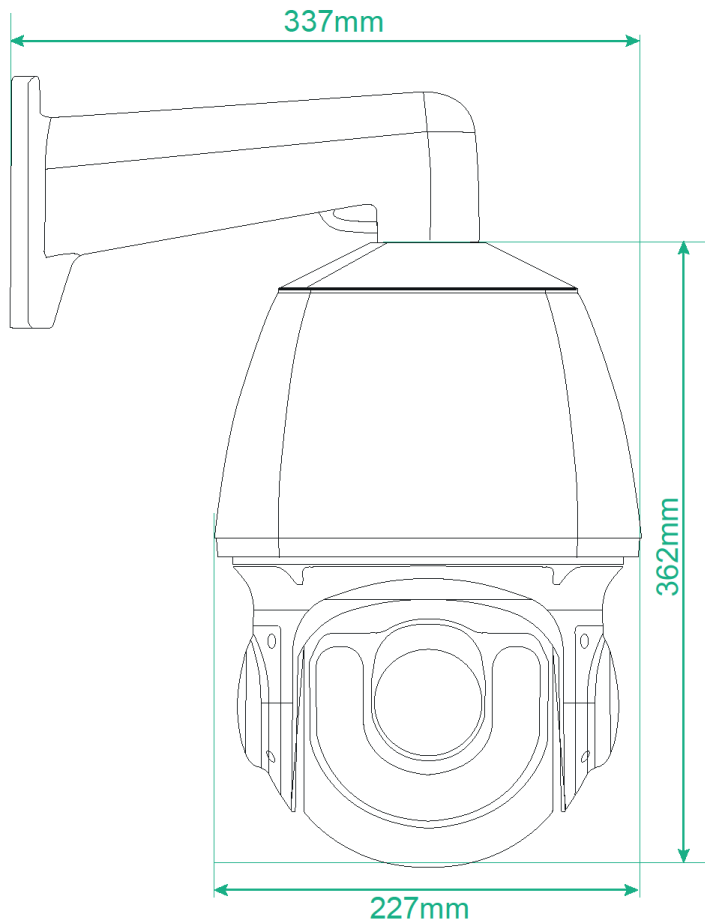

GRIFFIN GF-IP7080SH-36X300 Network Camera

Fully-featured Speed Dome, all-around 8MP surveillance

- resolution: 8 Megapixel – Super StarLight
- Image Sensor: 1/1.2" Progressive Scan SONY IMX485
- CPU: HiSilicon 3519A
- Frame Rate: 30fps@8MP (3840*2160), 30fps@6MP, 60fps@2MP - Triple Streams
- Video Compression: H.264 / H.264+ / H.265 / H.265+
- Lens: 6 ~ 216mm Motorized Fast Auto Focus Lens (36X Motorize Zoom) – 16X Digital Zoom
- Picture Function: 120db WDR , DWDR , 2D/3D-DNR , Defog , HLC , ROI
- Memory Slot: Micro SD (256Gb Max) - ANR Support
- Pan Range: 0°~360° Endless - Tilt Range: 0°~95° - Pan Speed: 0°~170°/S - Tilt Speed: 0°~80°/S
- Number of Preset: 255 - Patrol: 32 - Pattern: 8 - Park Action: Yes
- Audio: Audio In, Audio Out
- Alarm: Alarm In, Alarm Out
- IR Distance: 250~300M Smart IR SMD Technology
- Compatibility: Onvif Ver2.6, Profile S
- Power Supply: 24V AC / PoE LAN
- IP Rating: IP67, IK10, 6KV Surge Protection
- Intelligent Function: Line Crossing, Area Intrusion, Unattended Object, Object Missing, Region Entrance, Region Exiting, Fast Moving, Human Detection, Vehicle Detection, Face Detection, Smart Motion Detection, Video Shelter